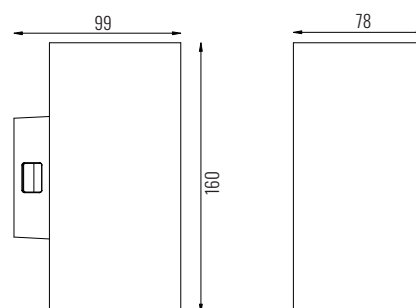

TECHNICAL DATA

**TYPE**

Professional LED for Exterior Lighting.

DIMENSION DRAW

Model:	Quatro
Format:	Square
Location:	Exterior
Wattage:	9W
Materials:	Aluminum
Led Color:	3000K
Product Dimension:	99*78*160mm
IP Code:	65
Fixation:	Wall
CRI :	80
Lumen Output:	900LM
Frequency:	50/60 Hz
Beam Angle:	L°